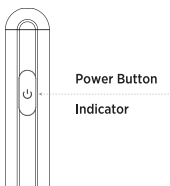

A Z O M PENCIL

Please read this guide carefully before
using the smart pen

How it Works

Click the button to turn ON

Click the button again to turn OFF.

How to Charge

Connect the USB to DC cable with a USB adapter.