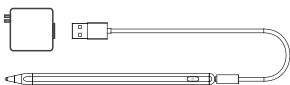

A Z O M PENCIL

Please read this guide carefully before
using the smart pen

How it Works

Click the button to turn ON

Click the button again to turn OFF.

How to Charge

Connect the USB to DC cable with a USB adapter.

Wide Compatibility

The pencil works with all the capacitive screen devices, IOS, Android and Windows systems devices.

Magnetic function is available on ipad pro 11-inch and 12.9-inch (3rd/4th generation).