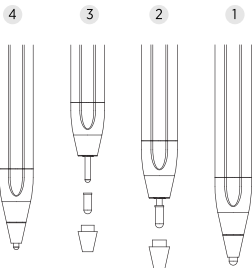

How to Exchange Point Tip

Take off the POM Tips as the photo (1-2-3-4).